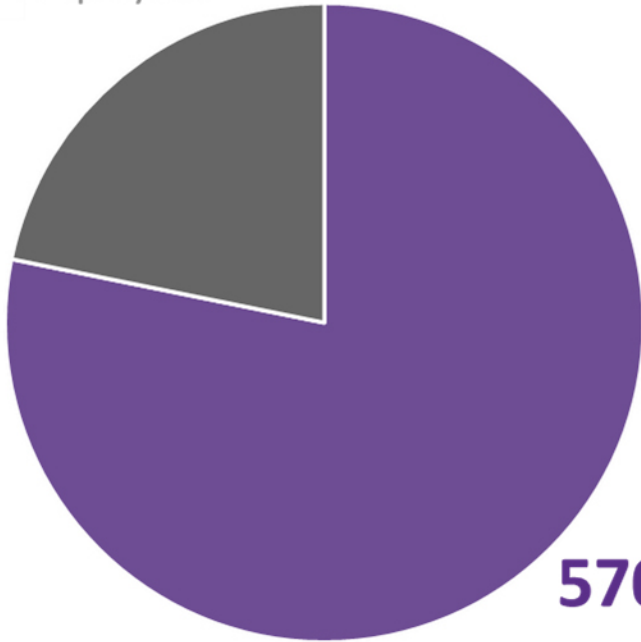

Microcredentials @ MC

729 total badges awarded

159 Employees

570 Students

90%

Acceptance Rate
Credly average is
67%

63%

Share Rate
Credly average is
47%

- Acceptance Rate is the percent of claimed credentials issued.
- Share Rate is the percentage of claimed credentials that have been shared on social media.
- Credly is an online platform that enables MC to issue, manage, and share digital credentials to recognize achievements, skills, and competencies.