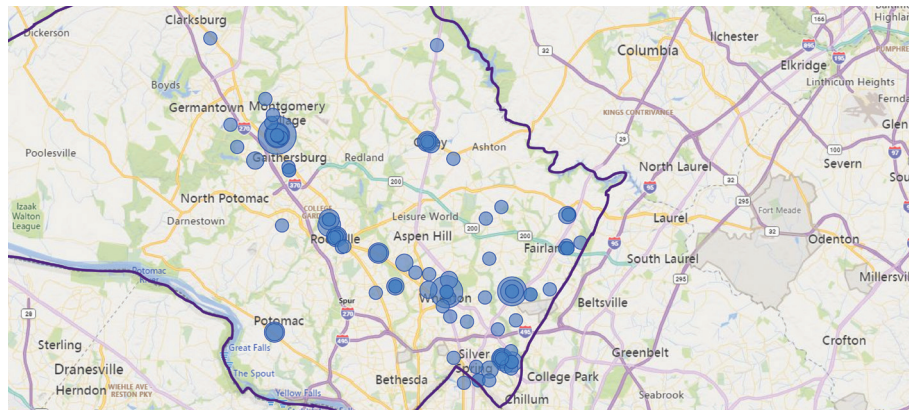

residents served at  
**290 outreach events**

**64** workforce development  
 scholarships awarded

**3,162**

one-on-one  
 consultations

**16** middle school  
 engagements

**61**

workshops serving  
 1,365 students

## Our Outreach in the Community

Location of outreach events by the Office of Community Engagement in FY24 (174 events with 106 unique addresses).

See reverse side for larger view.